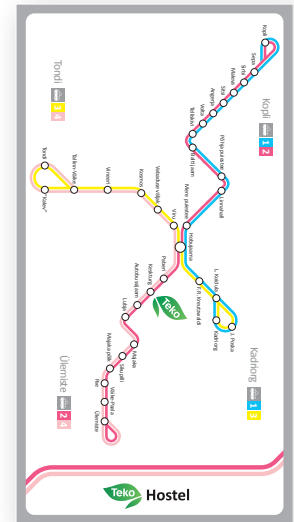

Tallinn School of Service Hostel
www.teeninduskool.ee/hostel/

Welcome!

Teko Hostel lies in the very centre of Tallinn, near the Central Market. In summer we offer reasonably priced accommodation and our friendly serving staff guarantee you a cosy atmosphere.

We offer double and triple rooms. Showers and toilets are on the corridor. It is possible to watch TV in the lobby. Additional facilities include wifi, parking, a phone booth and a public computer.

Prices include breakfast, sheets and towels. Breakfast is offered on the first floor from 7.00 - 10.00 (weekdays), 8.00 - 11.00 (weekends). 01st of June - 20th of August price includes breakfast. During the winter period the hostel doesn't offer breakfast.

Lastekodu Street 13,
Tallinn, 10113, Estonia
Phone: (+372) 68 11 352
E-mail: hostel@teeninduskool.ee
www.teeninduskool.ee/hostel/
Hostel reception is open from 07.00-23.00. Hostel is open around the clock.